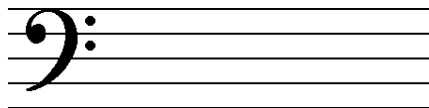

# Notes in the Bass Clef

If you wish you can make up rhymes to remember the names of the bass clef notes:

on the lines:

G \_\_\_\_\_ B \_\_\_\_\_ D \_\_\_\_\_ F \_\_\_\_\_ A \_\_\_\_\_

in the spaces:

A \_\_\_\_\_ C \_\_\_\_\_ E \_\_\_\_\_ G \_\_\_\_\_

B

G

Write the following notes:

C A B

B A G

Continue the pattern to name the rest of the bass clef notes:

C B A \_\_\_\_\_