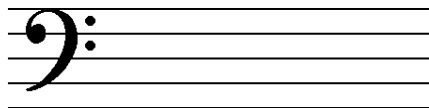

Notes in the Bass Clef

If you wish you can make up rhymes to remember the names of the bass clef notes:

on the lines:

G _____ B _____ D _____ F _____ A _____

in the spaces:

A _____ C _____ E _____ G _____

Or simply count in steps from a note that you know:

Down from middle C:

C B A G F

Up from low C:

C D E F G

Match each note to its name:

A

C

B

G

Write the following notes:

C A B

B A G

Continue the pattern to name the rest of the bass clef notes:

C B A _____